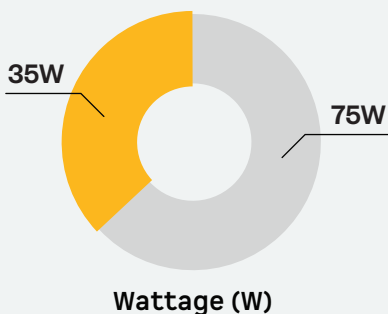

Benefits of BLDC technology

Energy efficient BLDC motor

Up to 65% electricity savings

Low noise

Runs at consistent speed even on inverter

Consistent speed even at fluctuating voltage

No motor over heating

The perfect blend of style & savings

Savings/year ~ ₹ 1500

*Assumptions:

usage of 16 hours/day, for 300 days a year with electricity rate of ₹8/unit

Atomberg fan

Unrated fan

Power consumption at each speed

The power consumption of Atomberg fans varies with the speed at which they are set. At speed 3, they consume less power than an LED bulb.