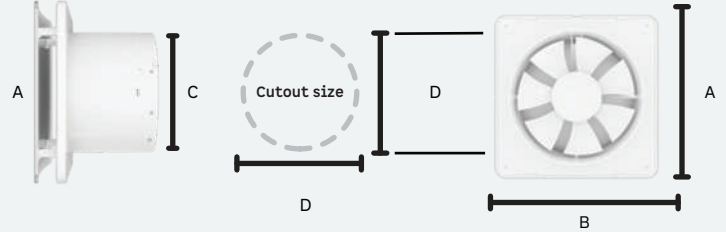

Exhaust fans

**Fresh air,
without the
noise**

Installation guide

Square cut	A	B	C	D	E
150mm	255mm	245mm	52mm	175mm	150mm
200mm	305mm	295mm	53mm	245mm	155mm

Round cut	A	B	C	D
Studio Studio+	200mm	200mm	147mm	153mm
Efficio Orb	180mm	180mm	147mm	153mm