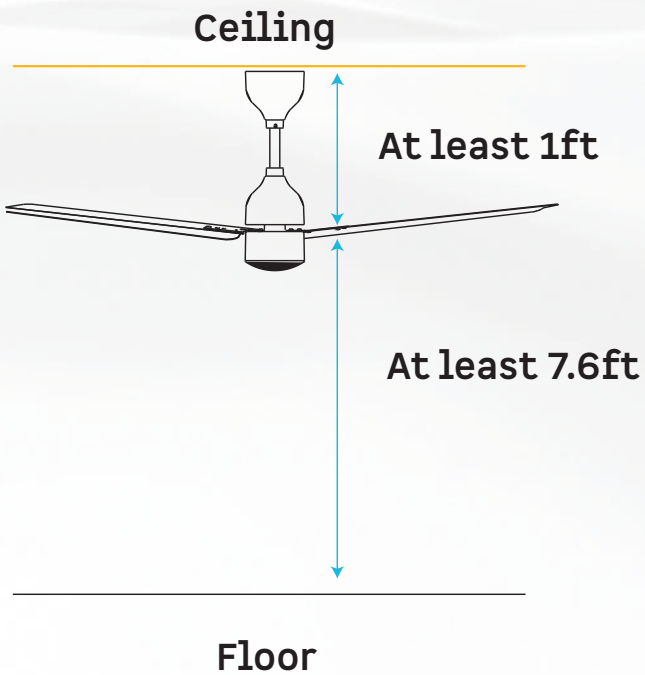

Best-in-class airflow, ahead of its peers

Stronger breeze that reaches every corner of the room

Air delivery comparison

Which 'sweep size' to buy?

Sweep size is the diameter of the fan. A ceiling fan's air delivery is proportional to its sweep size. The larger your room, the larger the sweep size that you need.

Room size	Sweep size	Airflow
Bathroom, Kitchen, Balcony  <30sqft	 600mm	Focused - BEST  360° - MODERATE 
Small room  30-65 sqft	 900mm	Focused - GOOD  360° - MODERATE 
Medium room  65-120 sqft	 1200mm	Focused - GOOD  360° - GOOD 
Large room  120-225 sqft	 1400mm	Focused - GOOD  360° - BEST 
Living room  > 225 sqft Min. distance between center of 2 fans : 8ft	 1200mm X2 Or 1400mm X2 	Focused - GOOD  360° - BEST 

Pro tip

In rooms larger than 120 sq. ft., 1400mm fans deliver strong, focused airflow with best-in-class 360° airflow, keeping every corner comfortably cool

Do you have a false or low ceiling?

Top canopy
for standard ceiling