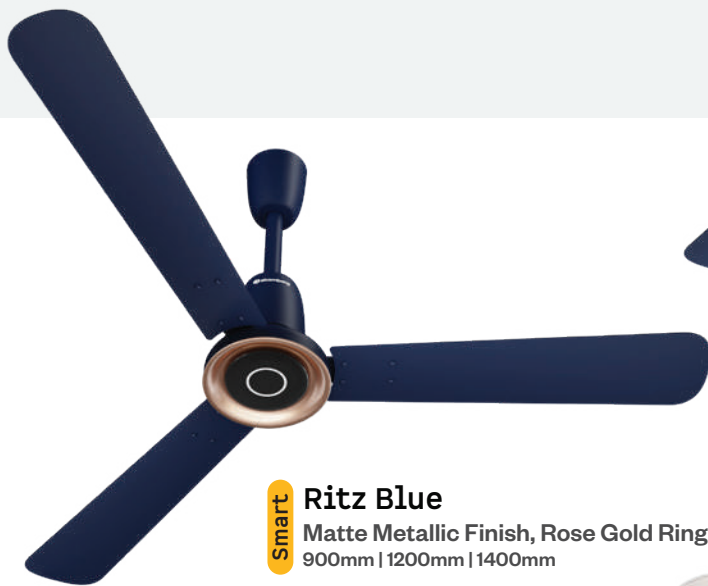

Smart **Regal Indigo**
Matte Metallic Finish, Rose Gold Ring
1200mm

Smart **Ritz Blue**
Matte Metallic Finish, Rose Gold Ring
900mm | 1200mm | 1400mm

Smart **Pearl White**
Matte Finish, Metallic Gold Ring
900mm | 1200mm | 1400mm