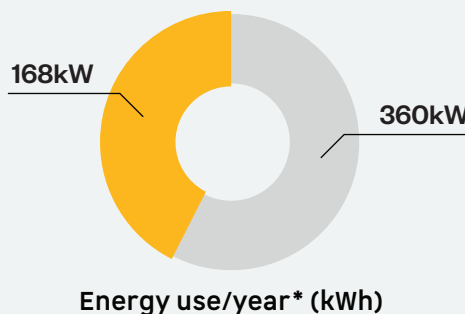

Benefits of BLDC technology

Energy efficient BLDC motor

Up to 65% electricity savings

Low noise

Runs at consistent speed even on inverter

Consistent speed even at fluctuating voltage

No motor over heating

The perfect blend of style & savings

Savings/year ~ ₹ 1500

*Assumptions:

usage of 16 hours/day, for 300 days a year with electricity rate of ₹8/unit

Atomberg fan

Unrated fan

Power consumption at each speed

The power consumption of Atomberg fans varies with the speed at which they are set. At speed 3, they consume less power than an LED bulb.