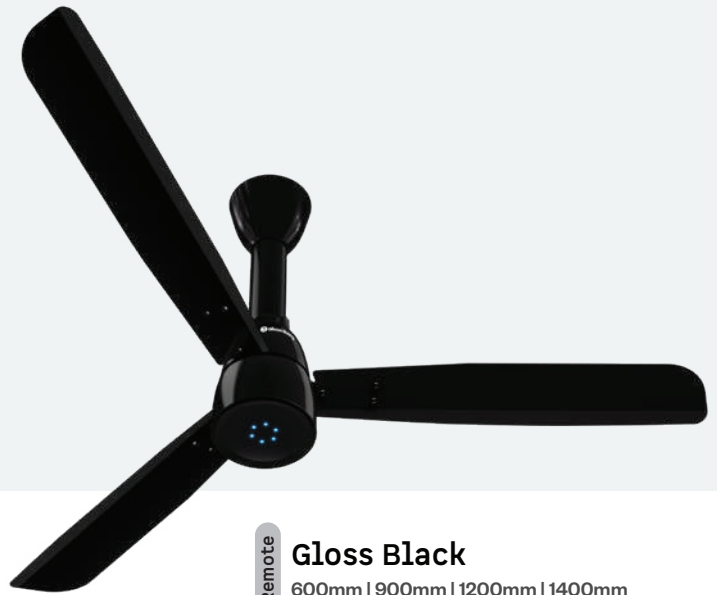

Remote **Gloss Black**
600mm | 900mm | 1200mm | 1400mm