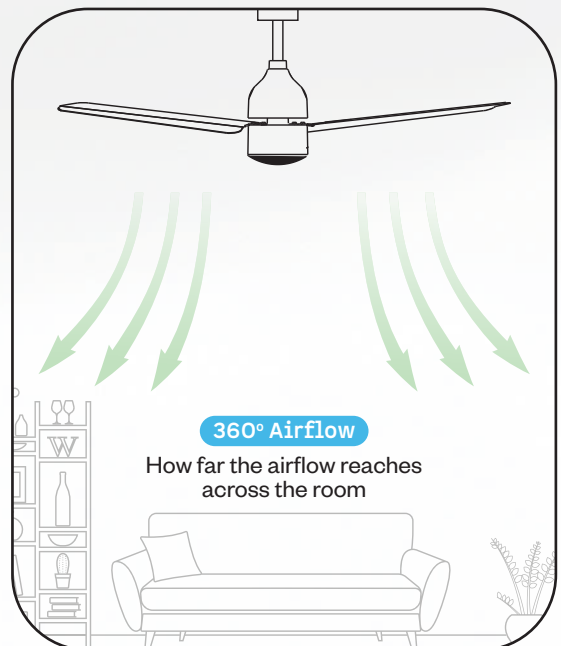

Why does air delivery matter?

Air delivery, not RPM, determines a fan's performance

Air delivery CMM is measured as the volume of air moved by the fan, in cubic metres per minute

The higher the air delivery, the stronger the breeze you feel

Understanding airflow

When a fan moves air, two things matter the most—Focused airflow & 360° airflow

ADVANCEair+
TECHNOLOGY
powered by atomberg

**Best-in-class
air delivery**

Unique motor-blade combination that enhances air delivery

Best-in-class airflow, ahead of its peers

Stronger breeze that reaches every corner of the room

Air delivery comparison

Which 'sweep size' to buy?

Sweep size is the diameter of the fan. A ceiling fan's air delivery is proportional to its sweep size. The larger your room, the larger the sweep size that you need.