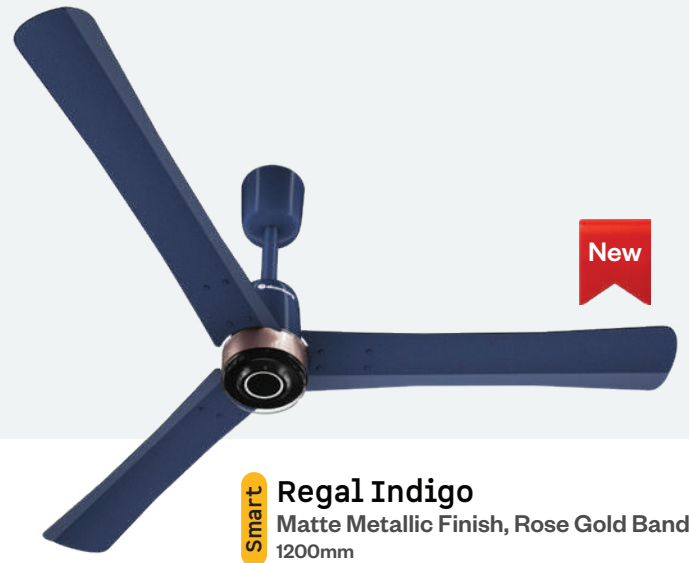

Smart **Regal Indigo**
Matte Metallic Finish, Rose Gold Band
1200mm