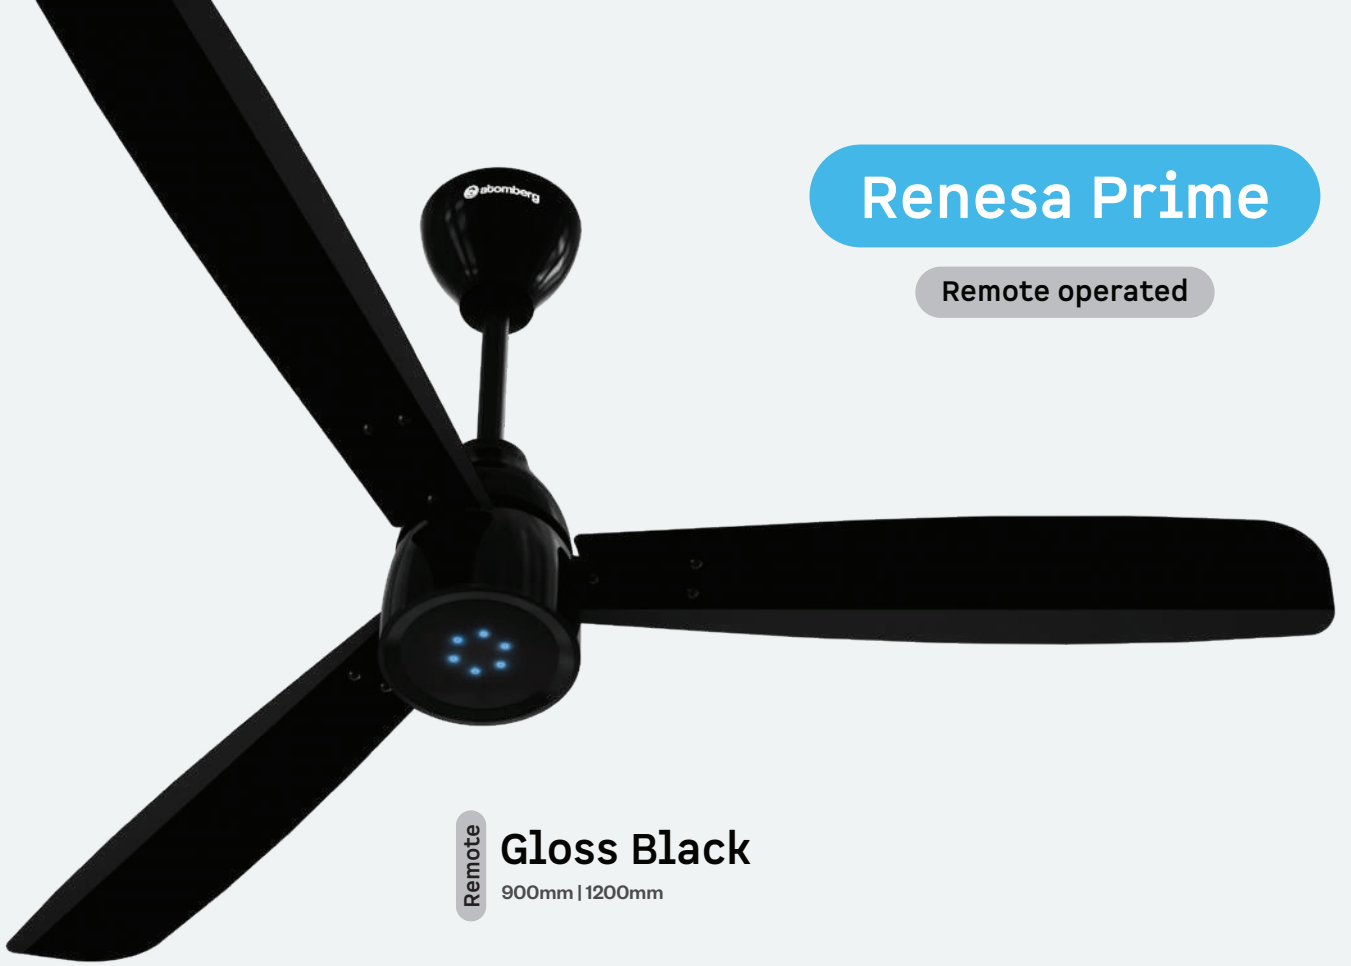

Remote
Gloss Black
900mm | 1200mm

Sleek. Efficient. Reliable.

Low noise

Remote with sleep and timer mode

Sleek body with distinctive blades

High air delivery

LED speed indicator

2+1* Years warranty