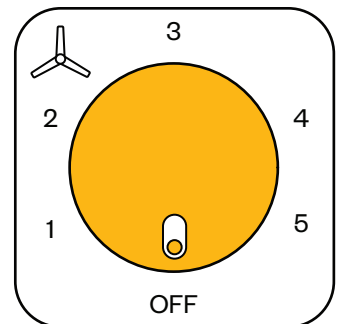

Low noise

Timeless design with curved blades

Best-in-class air delivery

2+1* Years warranty

Sweep Size (mm)	Power (W)	Air Delivery (CMM)	Noise level dB(A)
1230	35	237	56

Compatible with step regulator

• Power Factor 0.90