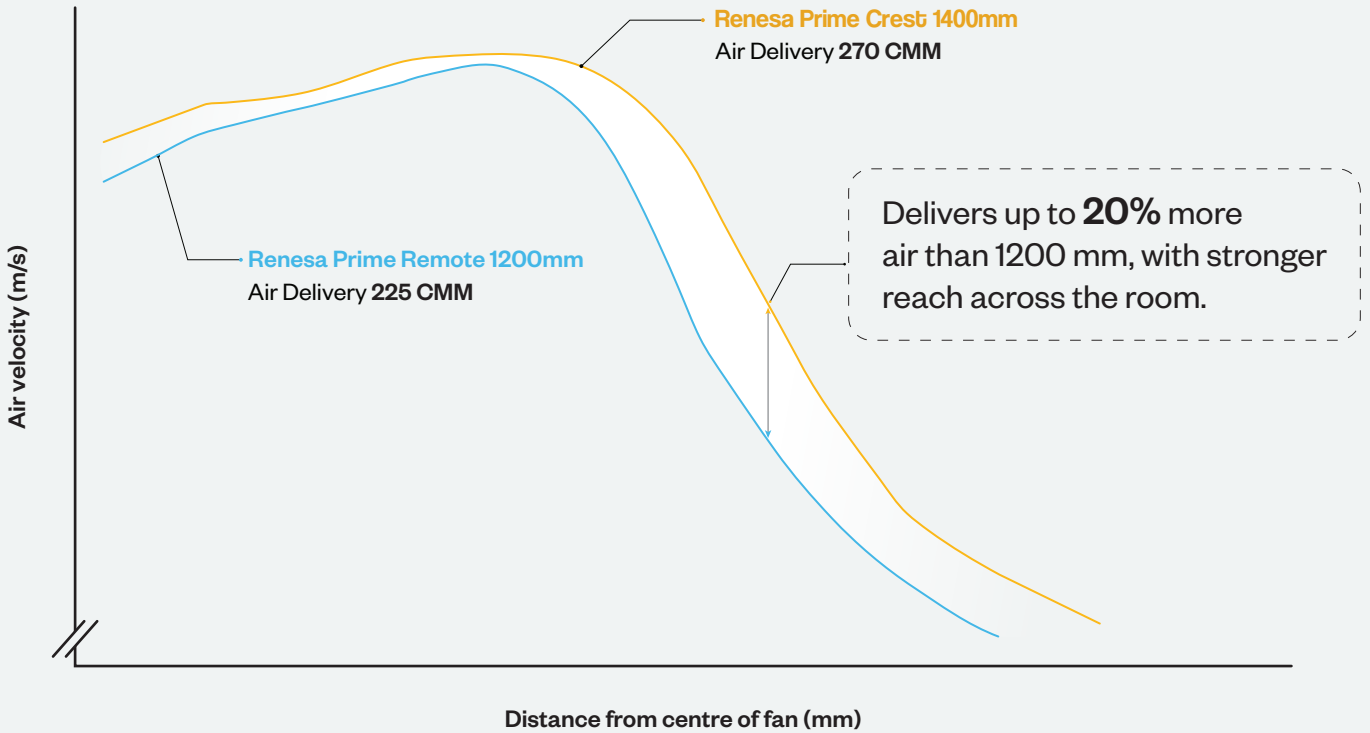

Remote Nordic Ashwood
Wooden Finish
1200mm

Elegance redefined. Performance perfected.

Low noise

Remote with sleep and timer mode

Sleek body with distinctive blades

LED speed indicator

2+1* Years warranty

Sweep Size (mm)	Power (W)	Air Delivery (CMM)	Noise level dB(A)
600	28	112	56
900	32	180	56
1200	35	235	58
1400	41	270	58

Upgrade to a better airflow

Bigger sweep, stronger breeze

Renesa Prime Crest 1400mm
 Unique motor-blade combination enables best-in-class air delivery of 270 CMM

Sweep size	Airflow
 1200mm	Focused - GOOD ●●●●○ 360° - GOOD ●●●●○
 1400mm	Focused - GOOD ●●●●○ 360° - BEST ●●●●●