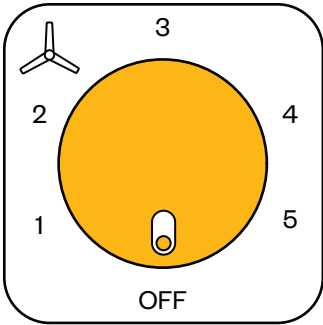

Steals the show.
Improved air delivery. Elevated design.

Low noise

Wide blades with elegant trims

2+1* Years warranty

Good Design Award for ERICA

Sweep Size (mm)	Power (W)	Air Delivery (CMM)	Noise level dB(A)
1200	35	235	56