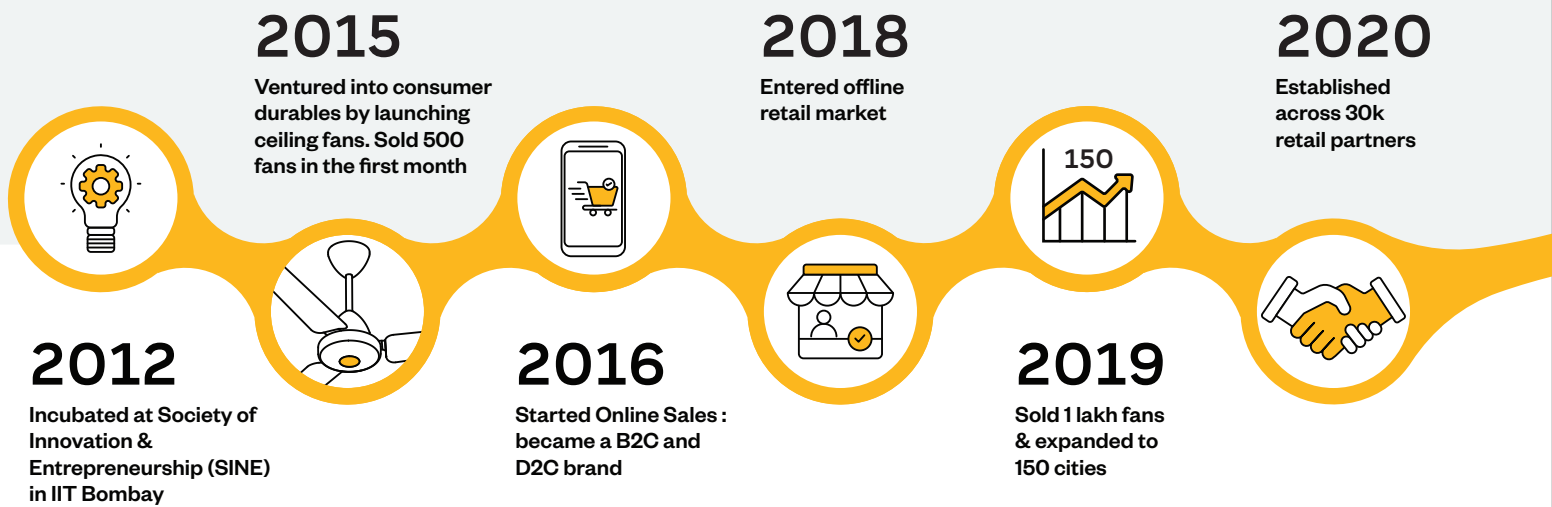

“Why not?”

India's No. 1 BLDC fans
with 1 crore+ happy customers

Product catalogue Summer 2026

Proudly made in India, Atomberg fans are trusted by
1 crore+ happy customers across the country.

Every fan is engineered for long-lasting performance and put through 34 stringent quality checks by independent certified labs. On the rare occasion you need support, help is readily available, with service coverage across 19,000+ pincodes. Our service executives are equipped to assist you right at your doorstep.

Awards &
recognition

95

Technical
specifications

99

Our esteemed
clients

Our journey

Sprawling manufacturing facility

High-tech assembly lines

India's largest BLDC fan plant

A state-of-the-art manufacturing unit

Highly trained work force

Robust quality checks

- Spread over 2,00,000 sq. ft.
- Designed and manufactured in Pune, India

BLDC technology