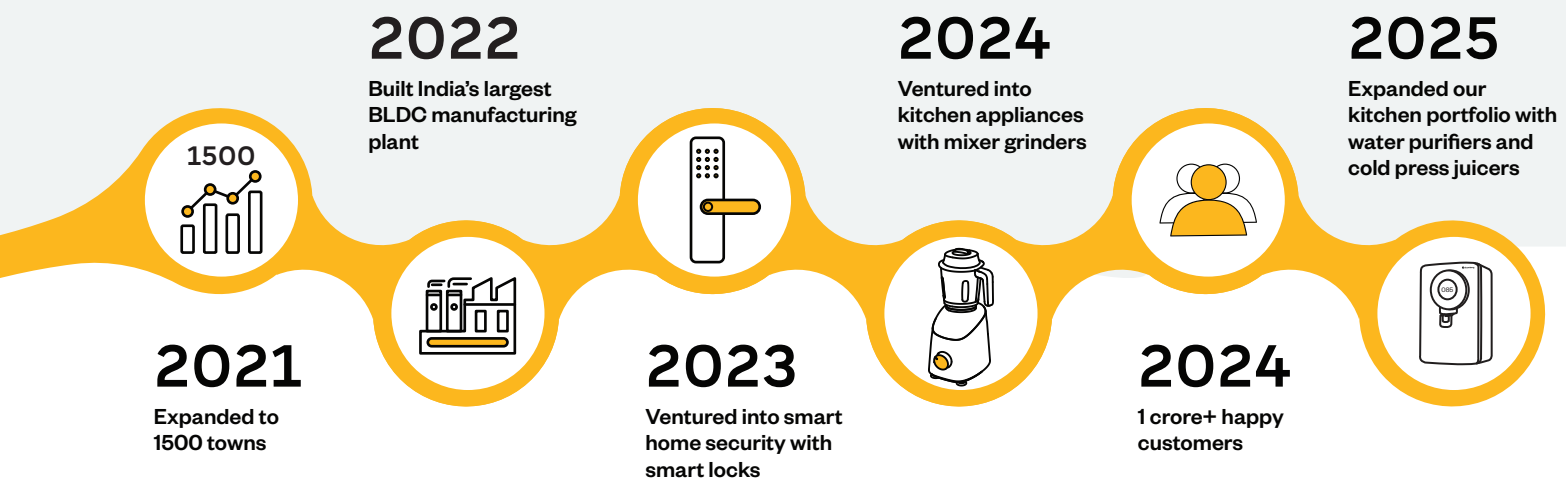

Awards &
recognition

95

Technical
specifications

99

Our esteemed
clients

Our journey

Sprawling manufacturing facility

High-tech assembly lines

India's largest BLDC fan plant

A state-of-the-art manufacturing unit

Highly trained work force

Robust quality checks

- Spread over 2,00,000 sq. ft.
- Designed and manufactured in Pune, India

BLDC technology