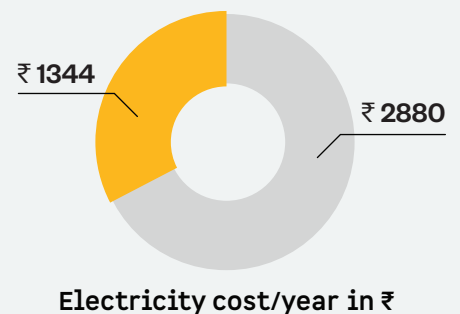

Benefits of BLDC technology

Energy efficient BLDC motor

Up to 65% electricity savings

Low noise

Runs at consistent speed even on inverter

Consistent speed even at fluctuating voltage

No motor over heating

The perfect blend of style & savings

Savings/year ~ ₹ 1500

*Assumptions:

usage of 16 hours/day, for 300 days a year with electricity rate of ₹8/unit

Atomberg fan

Unrated fan

Power consumption at each speed

The power consumption of Atomberg fans varies with the speed at which they are set. At speed 3, they consume less power than an LED bulb.