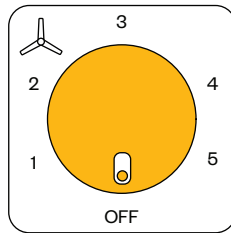

Works with
4-step & 5-step regulators

8µF capacitor