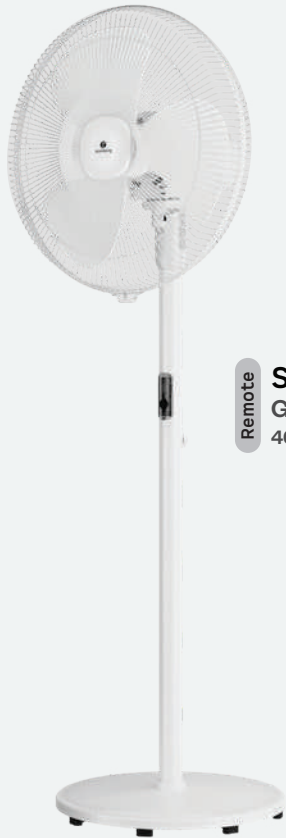

Remote **Snow White**
Gloss Finish
400mm