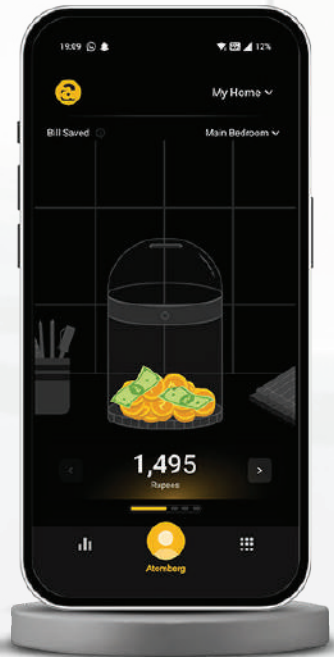

India's No. 1
BLDC fans

Best-in-class
air delivery

Remote/ Regulator
operated

IoT-enabled
smart fans

Highest rated fans
across E-commerce
platforms

Home service at
19000+ Pin Codes

Enjoy full control

Control your fan the way you like

App control

with the
Atomberg Home App

Voice command

also works with
Google home and Alexa

Power savings

track your electricity bill
savings on the app

Exciting new features*

Reverse Mode enhances
circulation of warm air

Goes from 0 to top
speed in 17 seconds

Receive new updates
via Wi-Fi or Bluetooth

Smart Fan

Looking for Regulator fans?

Refined designs for every home

Savings of BLDC. Familiarity of regulator

Unique features