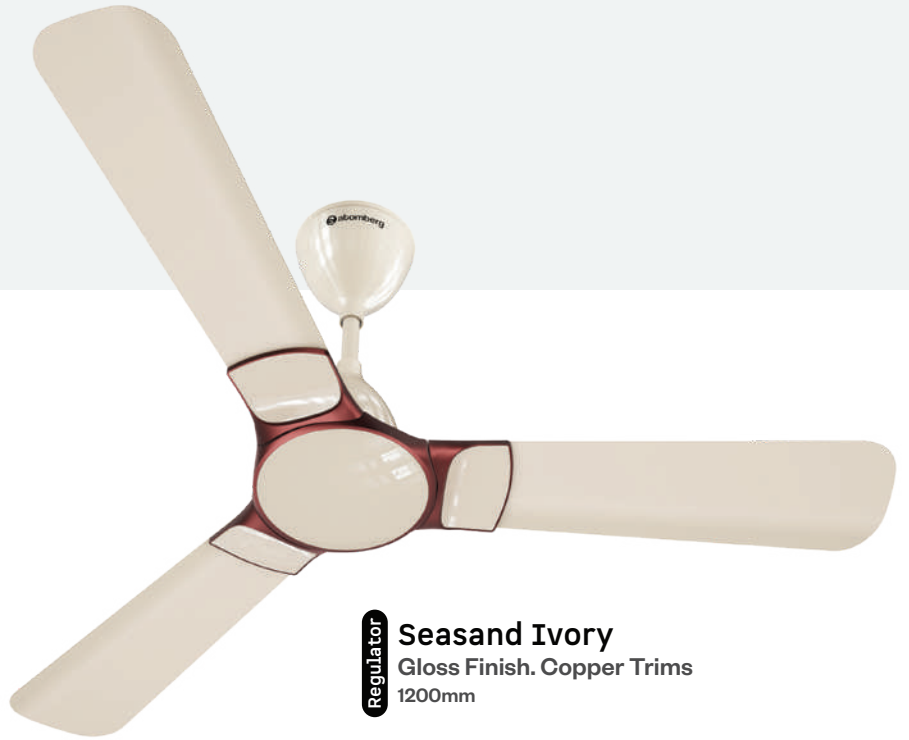

Regulator **Blaze Brown**
Matte Finish, Nickel Trims
1200mm

Regulator **Seasand Ivory**
Gloss Finish, Copper Trims
1200mm