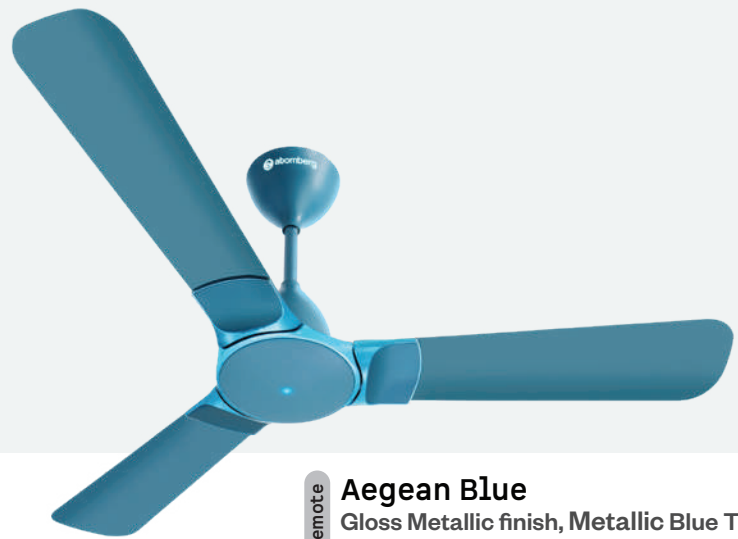

Remote **Aegean Blue**
Gloss Metallic finish, Metallic Blue Trims
1200mm