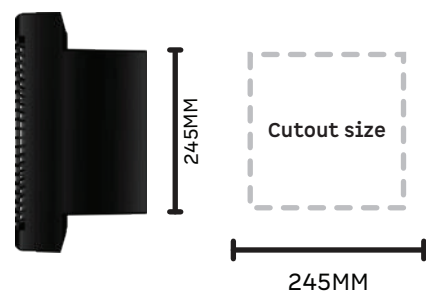

Back flap to
prevent insects

High air
suction

Easy to install on
glass and wooden panels

1+1* Years
warranty

150MM

200MM

Sweep (mm)	Power (W)	Air Delivery CMH (m ³ /hr)	Noise level dB(A)
150	13	360	55
200	20	650	53