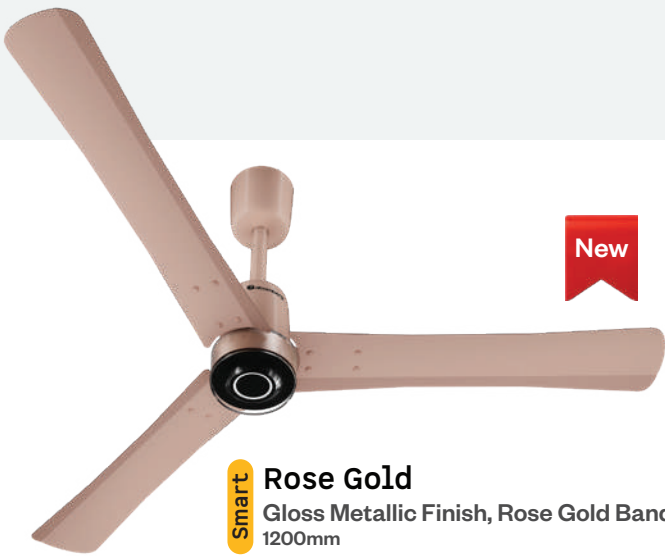

- Power Factor 0.95
- Voltage protection up to 350V
- Surge protection up to 10kV%

Smart Golden Oakwood
Wooden Finish, Jet Black Band
600mm | 900mm | 1200mm | 1400mm

Smart Pearl White
Gloss Metallic Finish, White Band
1200mm