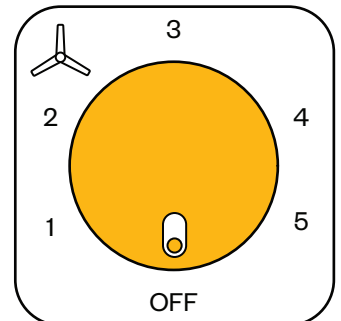

Regulator

Durability with
energy-efficient performance

High air
delivery

Low
noise

2+1* Years
warranty

Sweep Size (mm)	Power (W)	Air Delivery (CMM)	Noise level dB(A)
900	32	180	58
1200	35	230	58
1400	35	255	56