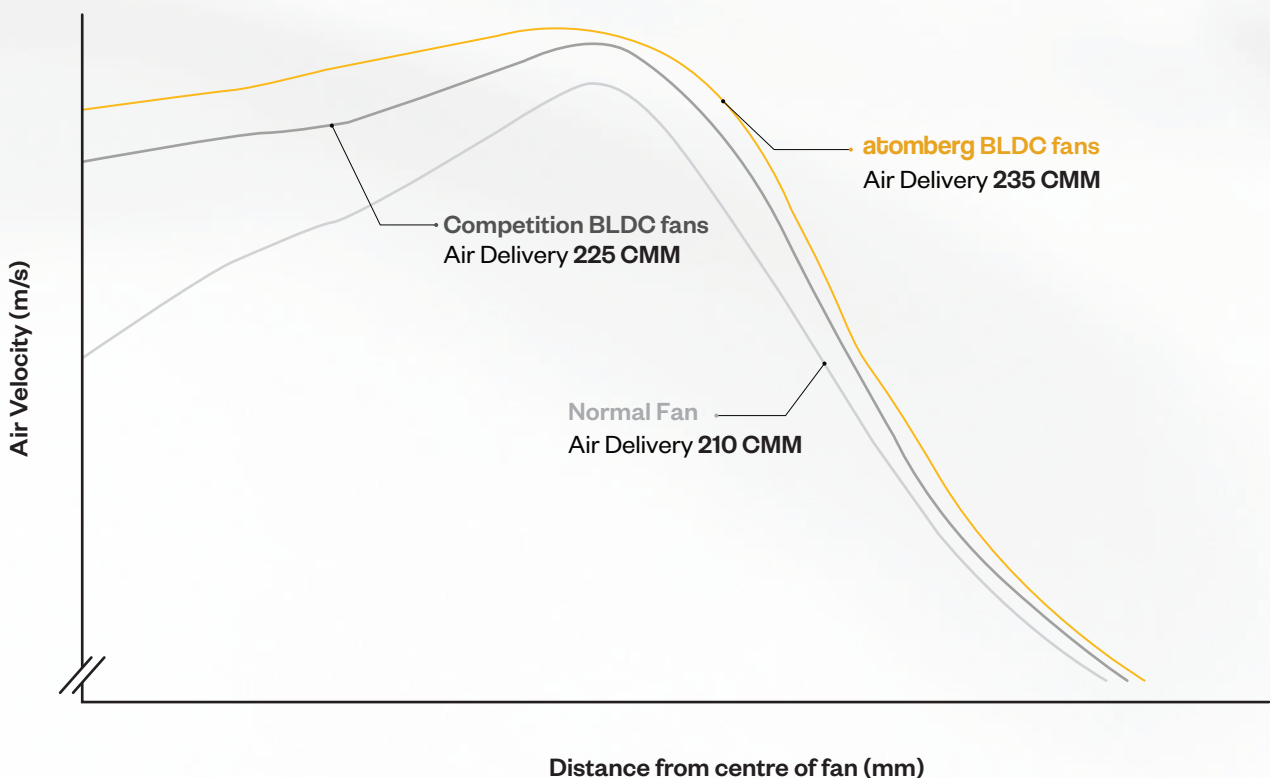

Why does air delivery matter?

Air delivery, not RPM, determines a fan's performance

Air delivery CMM is measured as the volume of air moved by the fan, in cubic metres per minute

The higher the air delivery, the stronger the breeze you feel

Understanding airflow

When a fan moves air, two things matter the most—Focused airflow & 360° airflow

ADVANCEair+
TECHNOLOGY
powered by atomberg

**Best-in-class
air delivery**

Unique motor-blade combination that enhances air delivery

Best-in-class airflow, ahead of its peers

Stronger breeze that reaches every corner of the room

Air delivery comparison

Which 'sweep size' to buy?

Sweep size is the diameter of the fan. A ceiling fan's air delivery is proportional to its sweep size. The larger your room, the larger the sweep size that you need.