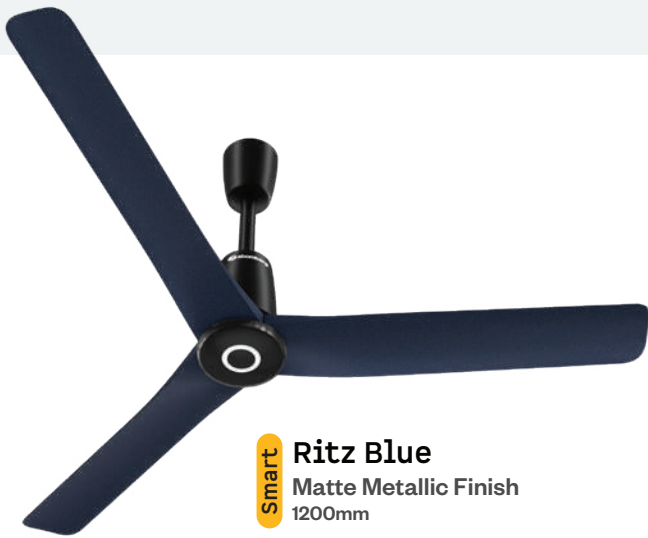

Smart **Ritz Blue**
Matte Metallic Finish
1200mm