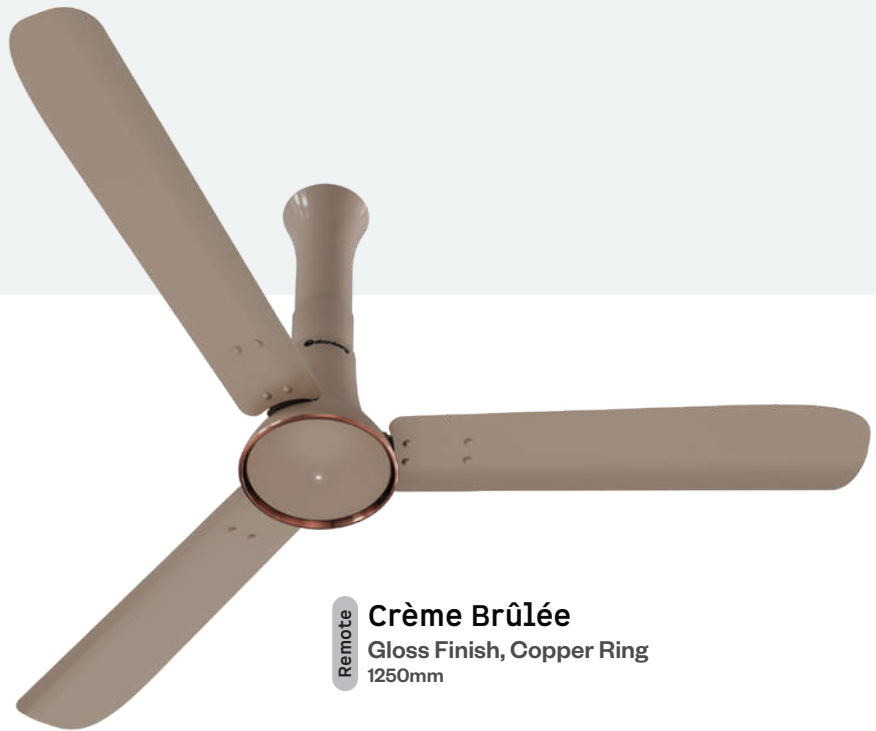

Gloss Finish, Chrome Silver Ring
1250mm

Bold. Beautiful. Breezy.

Low noise

Sophisticated design with wider blades

Easy to clean

Best in the segment with air delivery of **250CMM**

LED speed indicator

Remote with boost, sleep and timer mode

Crème Brûlée
Remote
Gloss Finish, Copper Ring
1250mm

Snow White
Remote
Matte Finish, Gold Ring
1250mm

Erica Nuvo

Remote operated

Remote

Umber Brown

Matte Metallic finish, Metallic Brown Trims
1200mm

Steals the show.
Powerful performance. Elevated design.