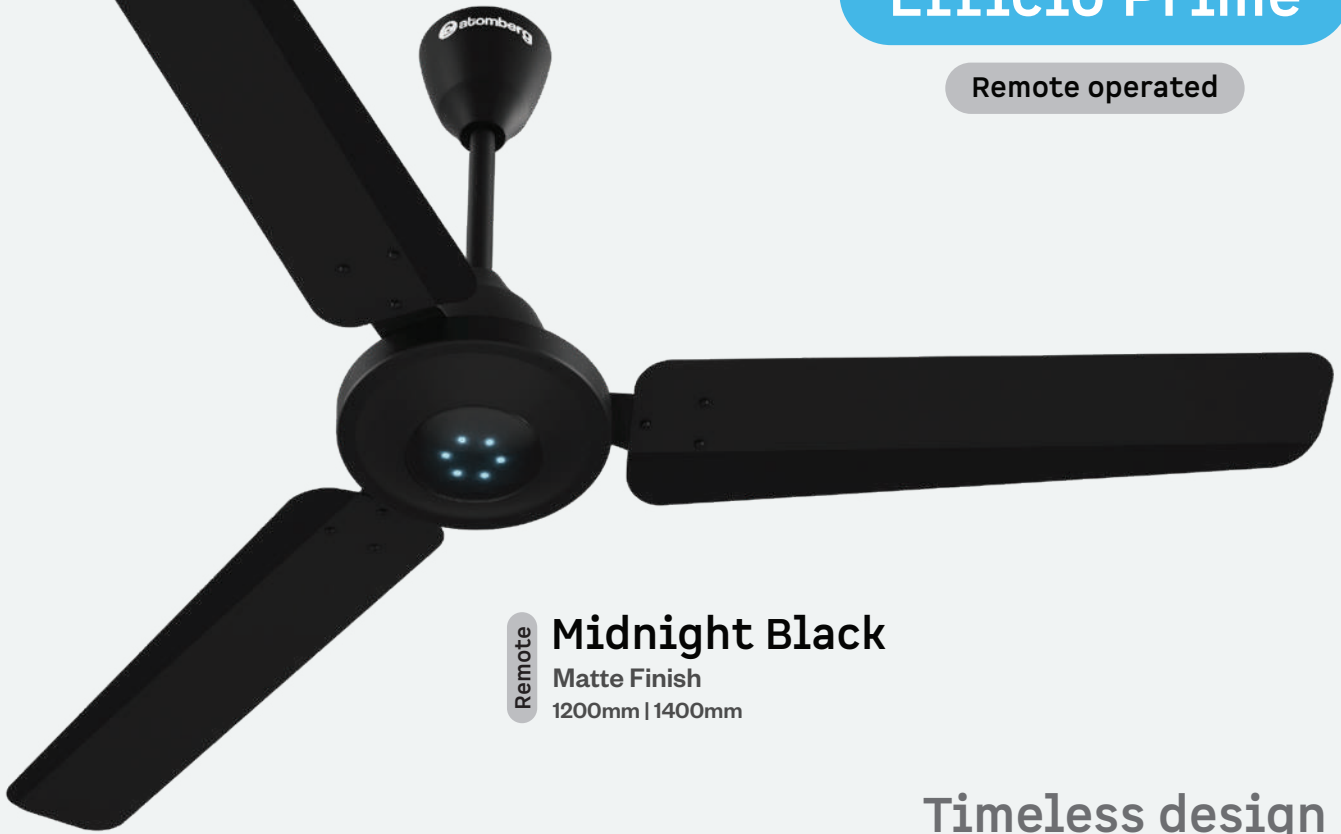

- Power Factor 0.95
- Voltage protection up to 350V
- Surge protection up to 10kV%

Remote **Gloss Brown**
650mm | 900mm | 1200mm | 1400mm

Remote **Gloss Black**
650mm | 900mm | 1200mm | 1400mm

Remote **Pebble Grey**
Gloss Finish
1200mm

Remote **Gloss White**
650mm | 900mm | 1200mm | 1400mm

Efficio Prime

Remote operated

Midnight Black
Matte Finish
1200mm | 1400mm

Timeless design
with modern convenience

High air
delivery

Low
noise

Remote with sleep
and timer mode