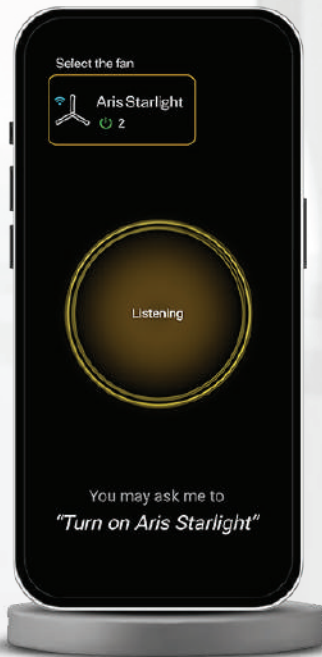

India's No. 1
BLDC fans

Best-in-class
air delivery

Remote/ Regulator
operated

IoT-enabled
smart fans

Highest rated fans
across E-commerce
platforms

Home service at
19000+ Pin Codes

Enjoy full control

Control your fan the way you like

App control

with the
Atomberg Home App

Voice command

also works with
Google home and Alexa

Power savings

track your electricity bill
savings on the app

Exciting new features*

Reverse Mode enhances
circulation of warm air

Goes from 0 to top
speed in 17 seconds

Receive new updates
via Wi-Fi or Bluetooth

Smart Fan

Looking for Regulator fans?

Refined designs for every home

Savings of BLDC. Familiarity of regulator

Unique features