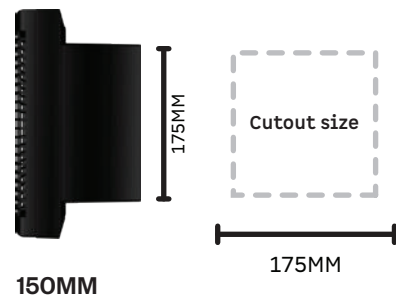

Back flap to
prevent insects

High air
suction

Easy to install on
glass and wooden panels

1+1* Years
warranty

150MM

200MM

Sweep (mm)	Power (W)	Air Delivery CMH (m ³ /hr)	Noise level dB(A)
150	13	360	55
200	20	650	53