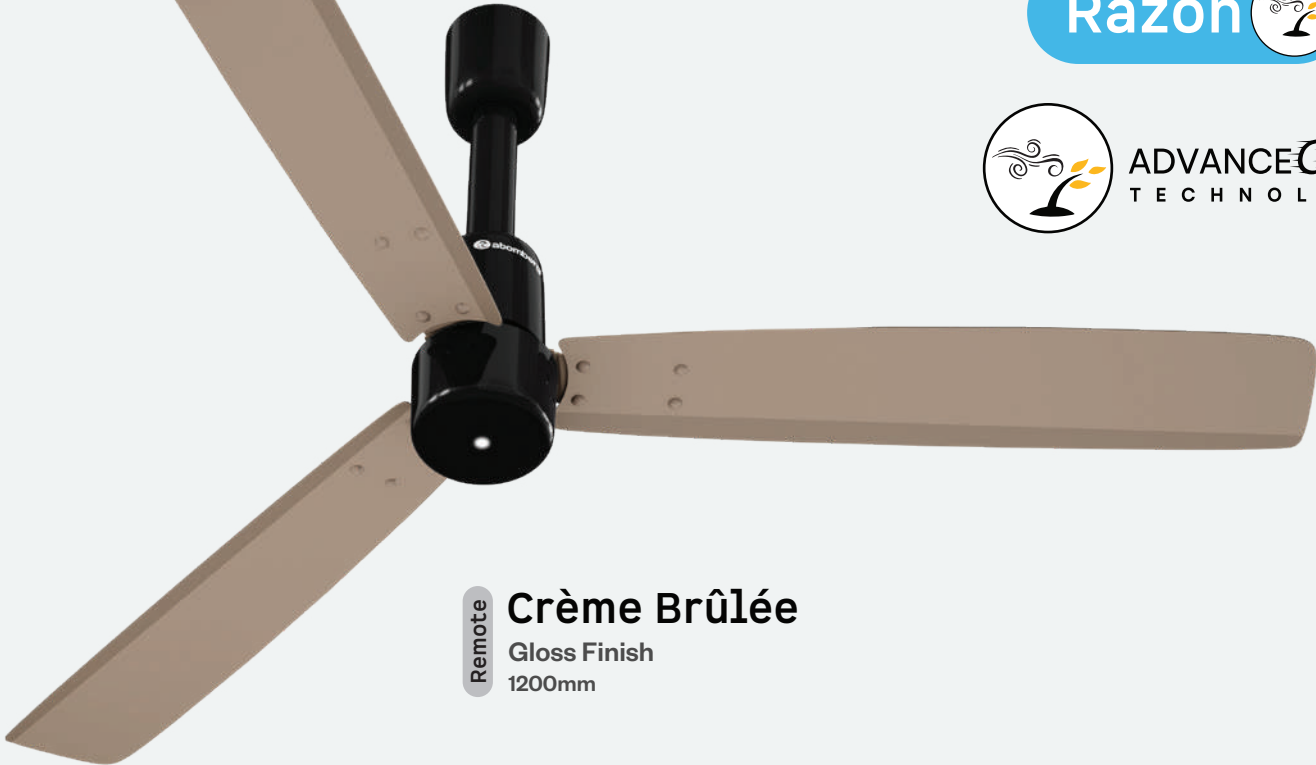

Smart Seasand Ivory
Gloss Finish, Copper Ring
600 | 900mm | 1200mm | 1400mm

Smart Matte Brown & Black
Champagne Gold Ring
1200mm

Smart Gloss White & Black
Silver Chrome Ring
600mm | 900mm | 1200mm | 1400mm

Smart Gloss White
Aegean Blue Ring
1200mm

New launch

Razon

ADVANCE air+ TECHNOLOGY

Remote **Crème Brûlée**
Gloss Finish
1200mm

Smallest motor#, great performance

Low noise

Remote with sleep and timer mode