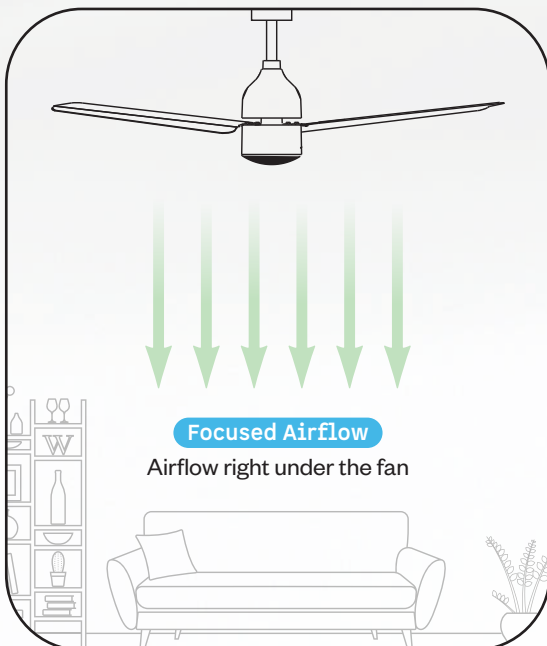

Why does air delivery matter?

Air delivery, not RPM, determines a fan's performance

Air delivery CMM is measured as the volume of air moved by the fan, in cubic metres per minute

The higher the air delivery, the stronger the breeze you feel

Understanding airflow

When a fan moves air, two things matter the most—Focused airflow & 360° airflow

ADVANCEair+
TECHNOLOGY
powered by atomberg

**Best-in-class
air delivery**

Unique motor-blade combination that enhances air delivery

Best-in-class airflow, ahead of its peers

Stronger breeze that reaches every corner of the room

Air delivery comparison

Which 'sweep size' to buy?

Sweep size is the diameter of the fan. A ceiling fan's air delivery is proportional to its sweep size. The larger your room, the larger the sweep size that you need.