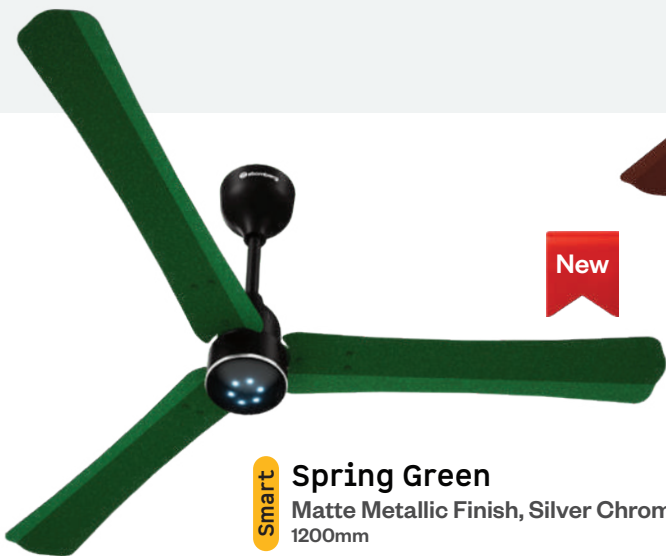

- Power Factor 0.95
- Voltage protection up to 350V
- Surge protection up to 10kV%

New

Smart **Aegean Blue**
Matte Metallic Finish, Silver Chrome Ring
1200mm

New

Smart **Copper Haze**
Matte Metallic Finish, Champagne Gold Ring
1200mm