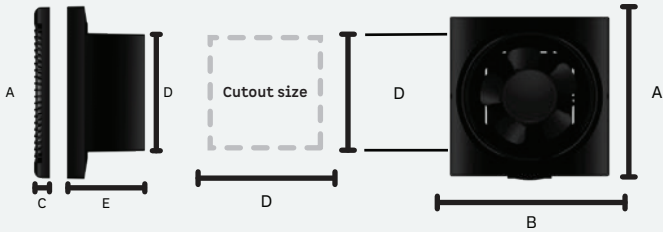

Exhaust fans

**Fresh air,
without the
noise**

Installation guide

Square cut	A	B	C	D	E
150mm	255mm	245mm	52mm	175mm	150mm
200mm	305mm	295mm	53mm	245mm	155mm

Round cut	A	B	C	D
Studio Studio+	200mm	200mm	147mm	153mm
Efficio Orb	180mm	180mm	147mm	153mm