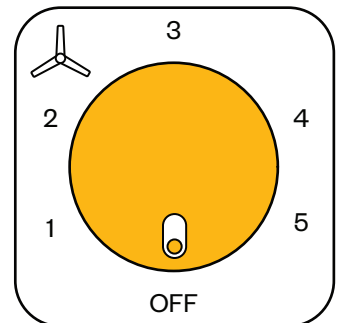

Unique motor-blade combination enables best-in-class air delivery of 270 CMM

Delivers up to **20%** more air than 1200 mm

High air delivery

2+1* Years warranty

Sweep Size (mm)	Power (W)	Air Delivery (CMM)	Noise level dB(A)
600	28	112	56
900	32	180	56
1200	35	225	58
1400	41	270	56