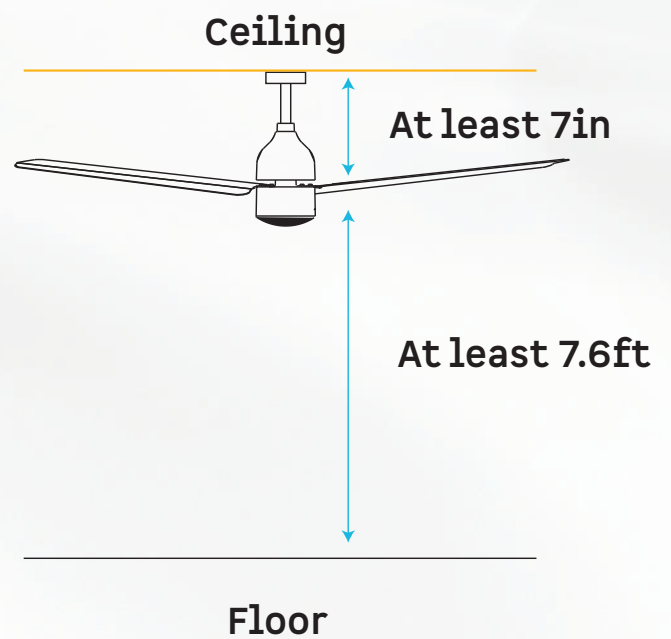

Best-in-class airflow, ahead of its peers

Stronger breeze that reaches every corner of the room

Air delivery comparison

Which 'sweep size' to buy?

Sweep size is the diameter of the fan. A ceiling fan's air delivery is proportional to its sweep size. The larger your room, the larger the sweep size that you need.

Pro tip

In rooms larger than 120 sq. ft., 1400mm fans deliver strong, focused airflow with best-in-class 360° airflow, keeping every corner comfortably cool

Do you have a false or low ceiling?

Top canopy
for standard ceiling

Ceiling plate
for false or low height ceiling

Most of our fans are compatible with **false/low-height ceilings** by using a ceiling plate instead of top canopy

Lifestyle Fans

Crafted to
be admired

 **Smart Fan**