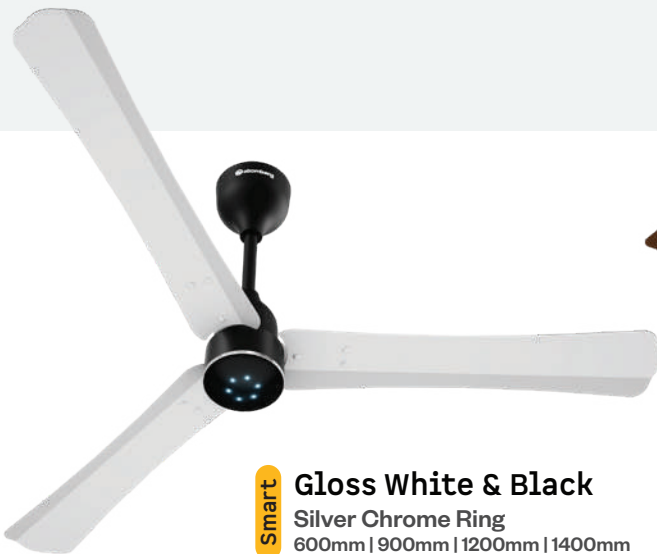

Smart Gloss White & Black
Silver Chrome Ring
600mm | 900mm | 1200mm | 1400mm